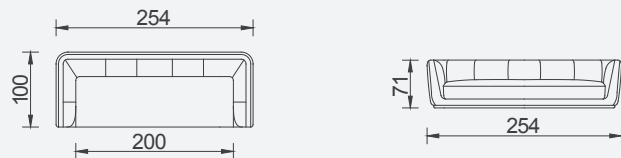

Phantom

- 35 density high-resilient seat foam
- HYPER sponge on the back
- Frame strengthened with ply-wood (10 year warranty compliance with European norms)

Legs Finish

WOODEN
GOLD

4 Sofa

2,5 Sofa